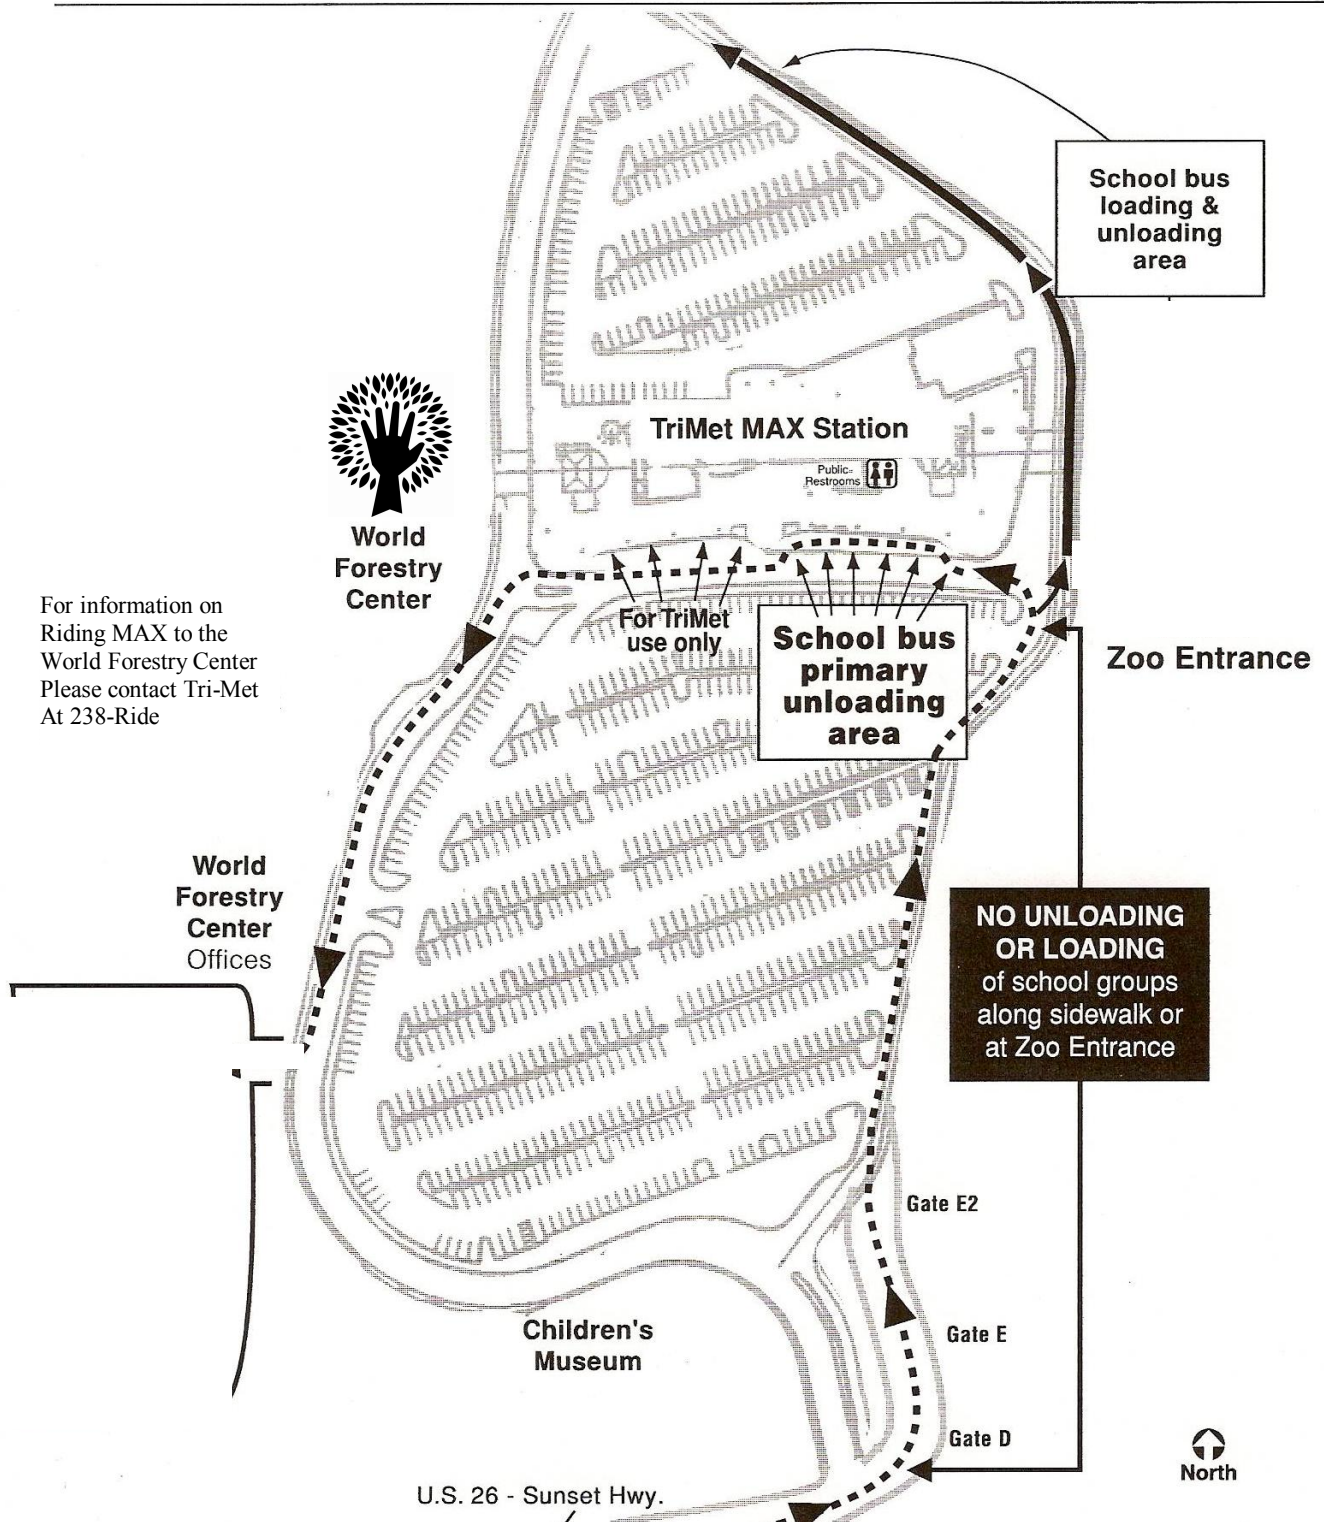

Bus Driver's Map

Teachers: Please give this map to your bus driver.

Please follow the mapped school bus routes for loading and unloading so that everyone has a great day right from the start!

WORLD
FORESTRY
CENTER

For information on Riding MAX to the World Forestry Center Please contact Tri-Met At 238-Ride

World Forestry Center Offices

U.S. 26 - Sunset Hwy.